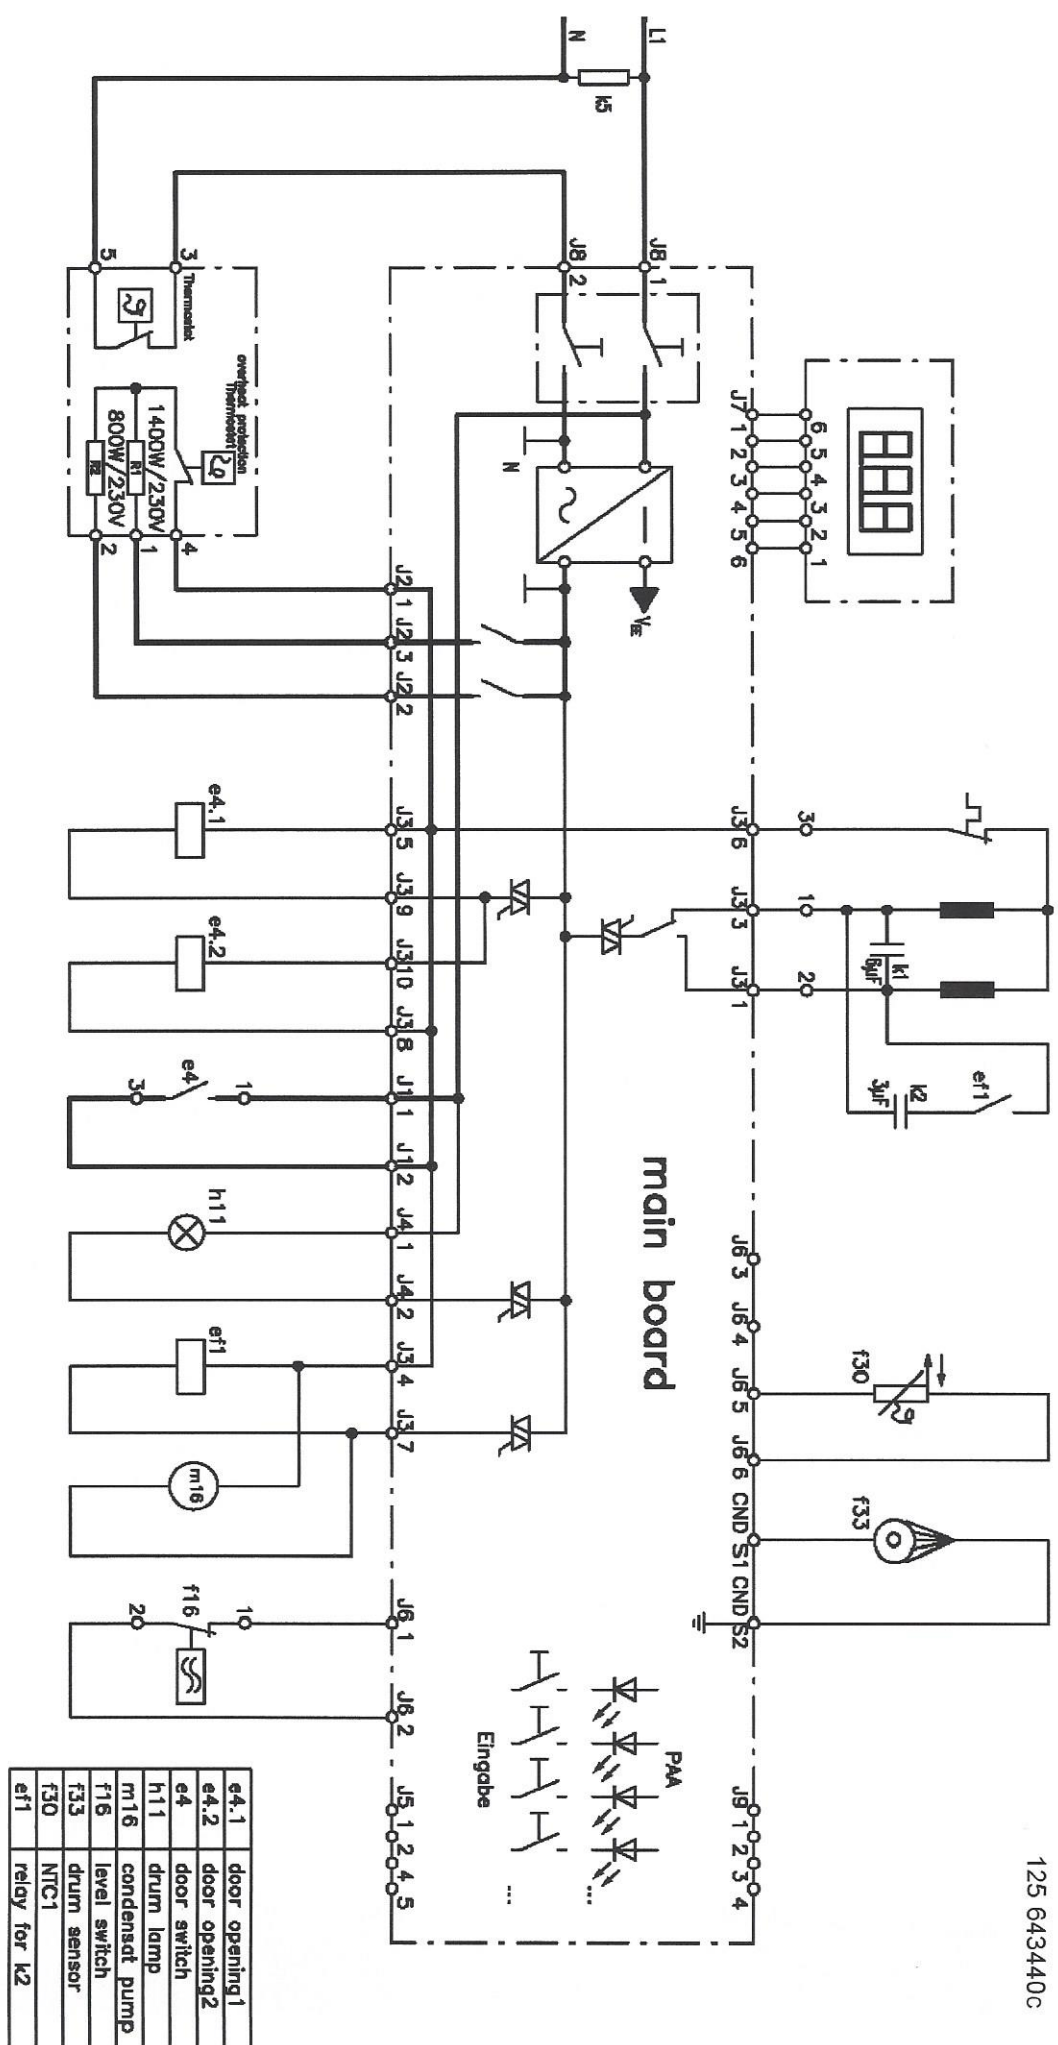

125 643440B

e4.1	door opening1
e4.2	door opening2
e4	door switch
h11	drum lamp
m16	condensat pump
f16	level sensor
f33	drum sensor
f30	NTC1
ef1	relay for k2